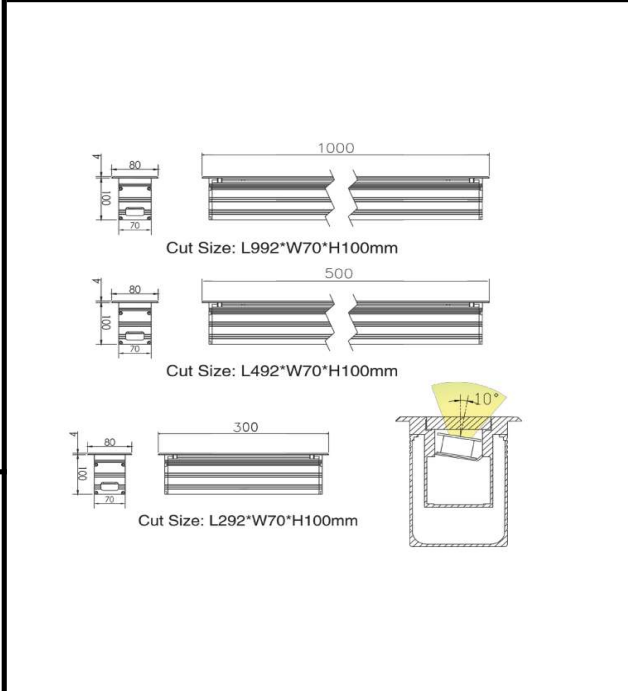

Sovitron Interior Pvt.Ltd.

Model Name	UNITY-2306 / DL-OSL-2306A-6(0.3M)
Description	linear Inground light

Technical description	Image
-----------------------	-------

Dimension	L=1000mm Cutout W=70mm With trim W=80mm H=100mm
Frame	Aluminum
Color Tempertaure	RGB
Power	7W
Total Luminous Flux	280 lm
Efficacy	40 lm/W
IP rating	67
Color Rendering	≥80
Mounting	Buried
Beam angle	5, 12.5, 20, 30, 45, 60, 15X30, 10X60 Degree
Optics	Tempered glass
Dimming	NON-Dimmable
Operating Voltage	220-240 VAC
Standard Lifetime	L70 minimum at 50,000 burning hours

Remarks:-

Dimension diagram

Address: Plot #7 Saroorpur-Nangla Industrial Area, Ballabgarh-Sohna Road, Faridabad-121005
Email: info@sovitron.com